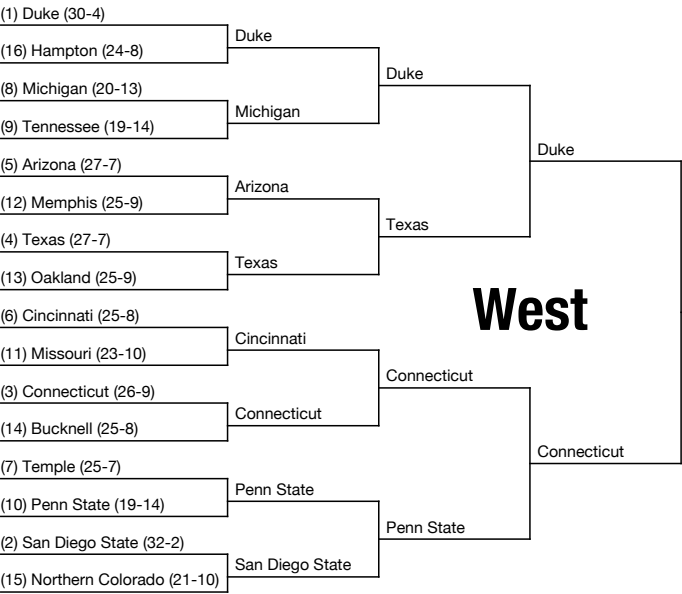

1st ROUND March 18-19	2nd ROUND March 20-21	SWEET 16 March 25-26	ELITE 8 March 27-28	FINAL FOUR April 3	NATIONAL CHAMPIONSHIP April 5	FINAL FOUR April 3	ELITE 8 March 27-28	SWEET 16 March 25-26	2nd ROUND March 20-21	1st ROUND March 18-19
---------------------------------	---------------------------------	--------------------------------	-------------------------------	------------------------------	---	------------------------------	-------------------------------	--------------------------------	---------------------------------	---------------------------------

XLARGE NCAA TOURNEY