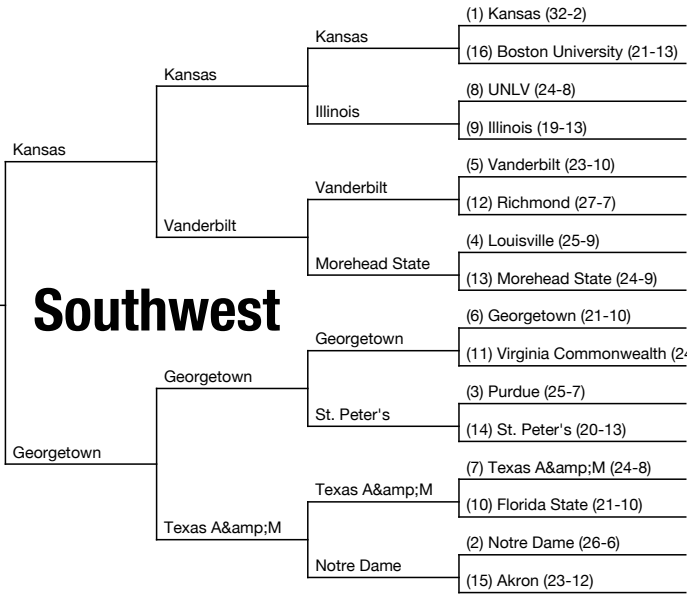

1st ROUND March 18-19	2nd ROUND March 20-21	SWEET 16 March 25-26	ELITE 8 March 27-28	FINAL FOUR April 3	NATIONAL CHAMPIONSHIP April 5	FINAL FOUR April 3	ELITE 8 March 27-28	SWEET 16 March 25-26	2nd ROUND March 20-21	1st ROUND March 18-19
---------------------------------	---------------------------------	--------------------------------	-------------------------------	------------------------------	---	------------------------------	-------------------------------	--------------------------------	---------------------------------	---------------------------------

XLARGE NCAA TOURNEY

San Diego State

CHAMPION

Southwest

Southeast