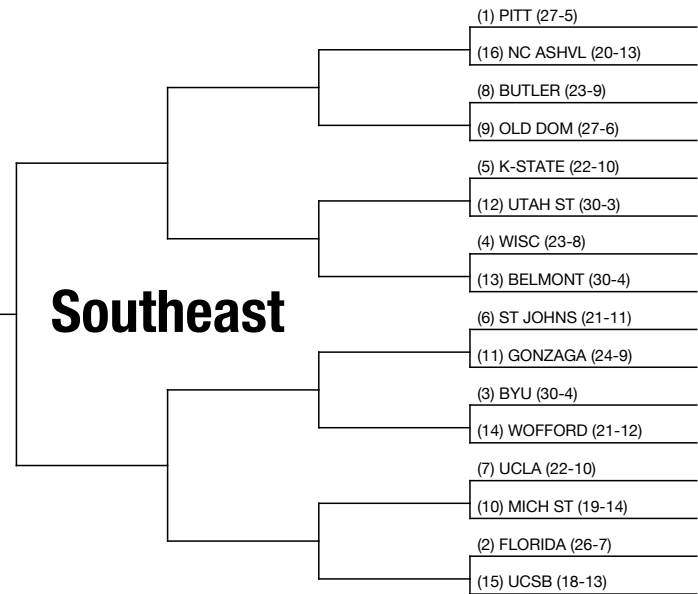

1st ROUND
March 18-19

2nd ROUND
March 20-21

SWEET 16
March 25-26

ELITE 8
March 27-28

FINAL FOUR
April 3

NATIONAL CHAMPIONSHIP
April 5

FINAL FOUR
April 3

ELITE 8
March 27-28

SWEET 16
March 25-26

2nd ROUND
March 20-21

1st ROUND
March 18-19

XLARGE

NCAA TOURNEY

Name: _____