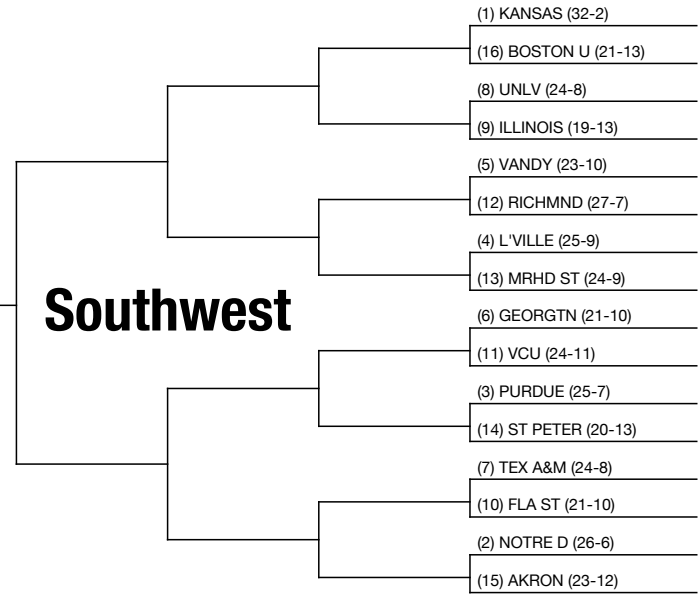

1st ROUND
March 18-19

2nd ROUND
March 20-21

SWEET 16
March 25-26

ELITE 8
March 27-28

FINAL FOUR
April 3

NATIONAL CHAMPIONSHIP
April 5

FINAL FOUR
April 3

ELITE 8
March 27-28

SWEET 16
March 25-26

2nd ROUND
March 20-21

1st ROUND
March 18-19

XLARGE

NCAA TOURNEY

Name: _____