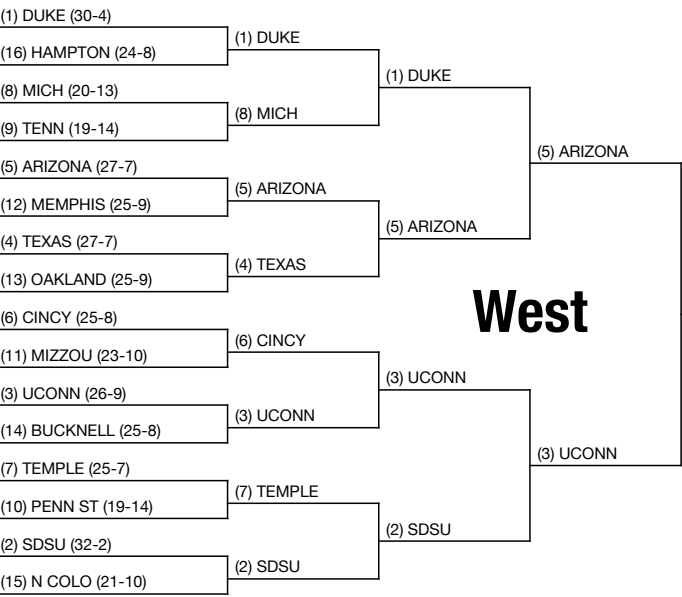

1st ROUND March 18-19	2nd ROUND March 20-21	SWEET 16 March 25-26	ELITE 8 March 27-28	FINAL FOUR April 3	NATIONAL CHAMPIONSHIP April 5	FINAL FOUR April 3	ELITE 8 March 27-28	SWEET 16 March 25-26	2nd ROUND March 20-21	1st ROUND March 18-19
---------------------------------	---------------------------------	--------------------------------	-------------------------------	------------------------------	---	------------------------------	-------------------------------	--------------------------------	---------------------------------	---------------------------------

East

KENTCKY

XLARGE NCAA TOURNEY

Connecticut

CHAMPION

UCONN

BUTLER

Southwest

VCU

(1) VCU

(11) VCU

(10) FLA ST

(1) VCU

(8) BUTLER

(4) WISC

(8) BUTLER

(3) BYU

(2) FLORIDA

(2) FLORIDA

West

UCONN

(3) UCONN

(3) UCONN

(2) SDSU