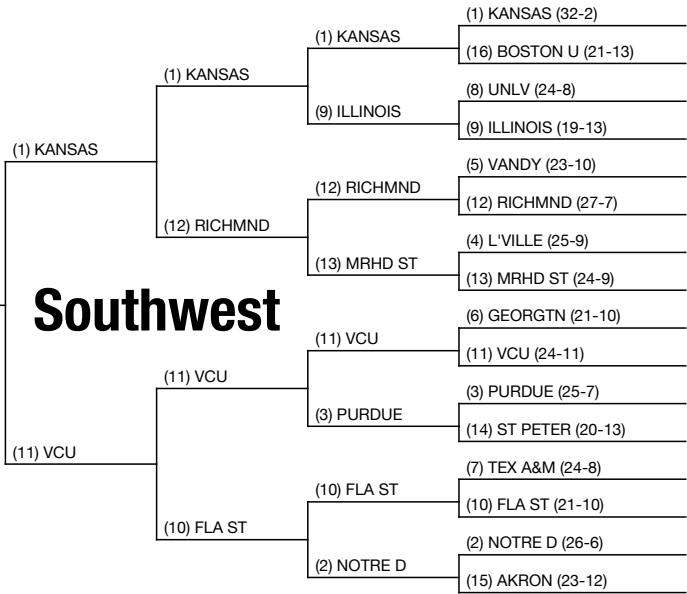

1st ROUND March 18-19	2nd ROUND March 20-21	SWEET 16 March 25-26	ELITE 8 March 27-28	FINAL FOUR April 3	NATIONAL CHAMPIONSHIP April 5	FINAL FOUR April 3	ELITE 8 March 27-28	SWEET 16 March 25-26	2nd ROUND March 20-21	1st ROUND March 18-19
---------------------------------	---------------------------------	--------------------------------	-------------------------------	------------------------------	---	------------------------------	-------------------------------	--------------------------------	---------------------------------	---------------------------------

East

KENTCKY

XLARGE NCAA TOURNEY

Connecticut

CHAMPION

UCONN

BUTLER

Southwest

VCU

(1) VCU

(11) VCU

(10) FLA ST

(1) VCU

(8) BUTLER

(4) WISC

(8) BUTLER

(3) BYU

(2) FLORIDA

(2) FLORIDA

West

UCONN

(3) UCONN

(3) UCONN

(2) SDSU