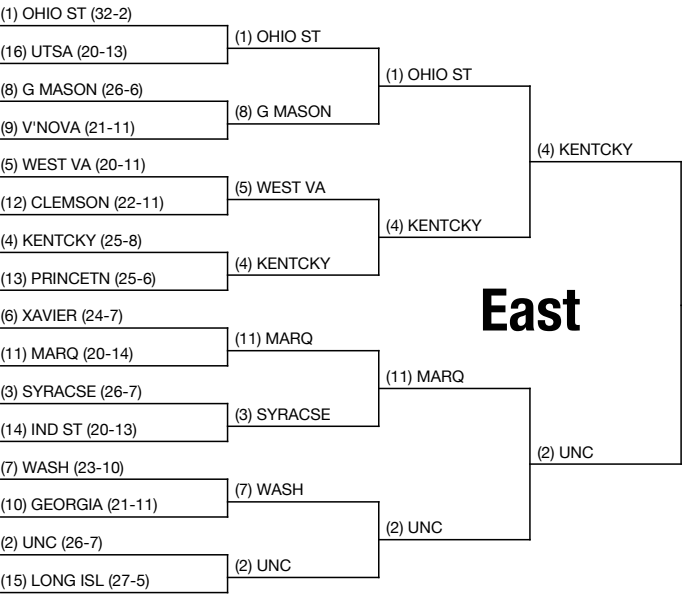

1st ROUND March 18-19	2nd ROUND March 20-21	SWEET 16 March 25-26	ELITE 8 March 27-28	FINAL FOUR April 3	NATIONAL CHAMPIONSHIP April 5	FINAL FOUR April 3	ELITE 8 March 27-28	SWEET 16 March 25-26	2nd ROUND March 20-21	1st ROUND March 18-19
---------------------------------	---------------------------------	--------------------------------	-------------------------------	------------------------------	---	------------------------------	-------------------------------	--------------------------------	---------------------------------	---------------------------------

East

KENTCKY

XLARGE NCAA TOURNEY

Connecticut

CHAMPION

UCONN

BUTLER

Southwest

VCU

(1) VCU

(11) VCU

(10) FLA ST

(1) VCU

(8) BUTLER

(4) WISC

(8) BUTLER

(3) BYU

(2) FLORIDA

(2) FLORIDA

West

UCONN

(3) UCONN

(3) UCONN

(2) SDSU