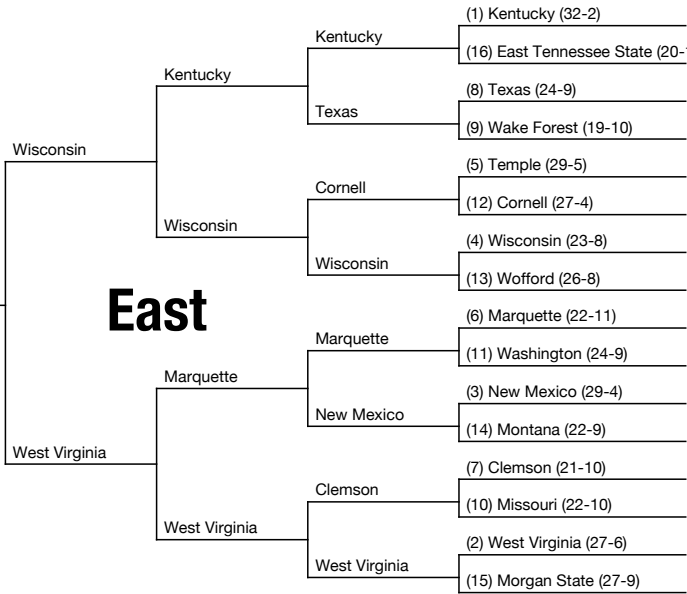

1st ROUND March 18-19	2nd ROUND March 20-21	SWEET 16 March 25-26	ELITE 8 March 27-28	FINAL FOUR April 3	NATIONAL CHAMPIONSHIP April 5	FINAL FOUR April 3	ELITE 8 March 27-28	SWEET 16 March 25-26	2nd ROUND March 20-21	1st ROUND March 18-19
---------------------------------	---------------------------------	--------------------------------	-------------------------------	------------------------------	---	------------------------------	-------------------------------	--------------------------------	---------------------------------	---------------------------------

XLARGE NCAA TOURNEY

Kansas

CHAMPION