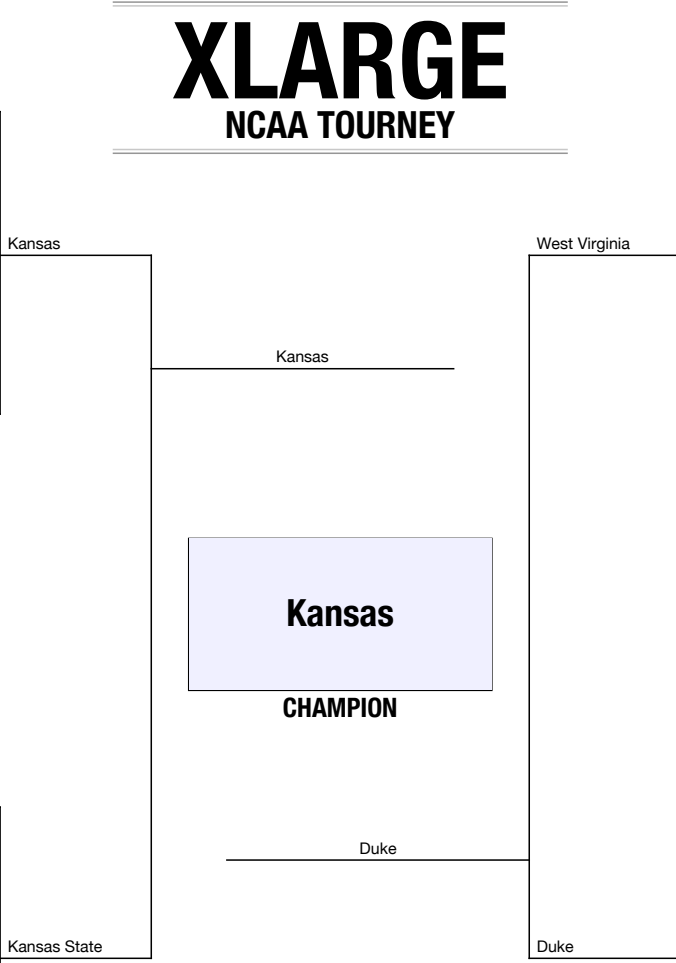

1st ROUND March 18-19	2nd ROUND March 20-21	SWEET 16 March 25-26	ELITE 8 March 27-28	FINAL FOUR April 3	NATIONAL CHAMPIONSHIP April 5	FINAL FOUR April 3	ELITE 8 March 27-28	SWEET 16 March 25-26	2nd ROUND March 20-21	1st ROUND March 18-19
---------------------------------	---------------------------------	--------------------------------	-------------------------------	------------------------------	---	------------------------------	-------------------------------	--------------------------------	---------------------------------	---------------------------------

XLARGE NCAA TOURNEY

Kansas

CHAMPION