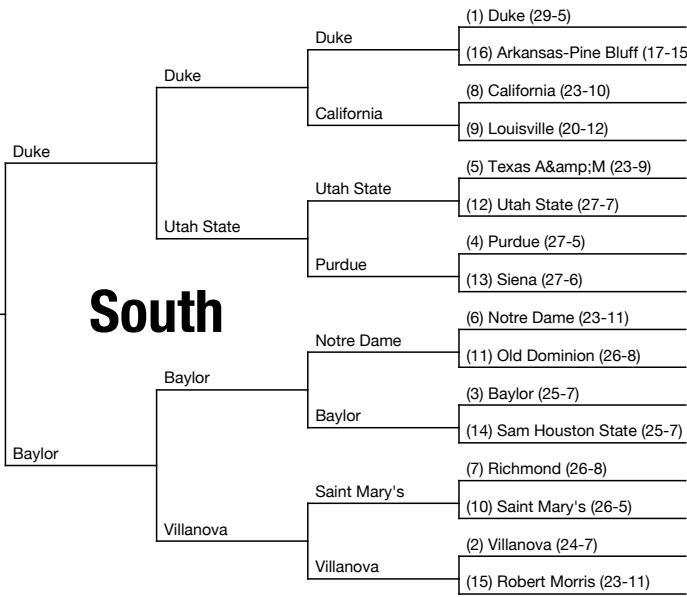

1st ROUND March 18-19	2nd ROUND March 20-21	SWEET 16 March 25-26	ELITE 8 March 27-28	FINAL FOUR April 3	NATIONAL CHAMPIONSHIP April 5	FINAL FOUR April 3	ELITE 8 March 27-28	SWEET 16 March 25-26	2nd ROUND March 20-21	1st ROUND March 18-19
---------------------------------	---------------------------------	--------------------------------	-------------------------------	------------------------------	---	------------------------------	-------------------------------	--------------------------------	---------------------------------	---------------------------------

XLARGE NCAA TOURNEY

Kansas

CHAMPION