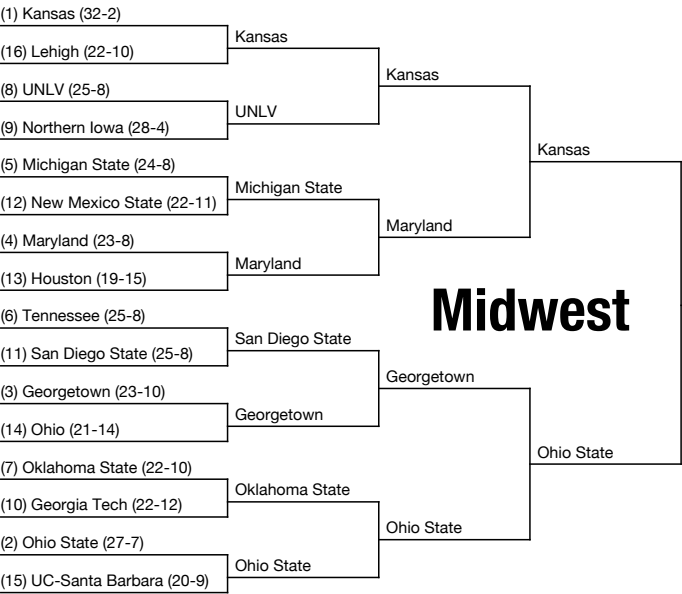

1st ROUND March 18-19	2nd ROUND March 20-21	SWEET 16 March 25-26	ELITE 8 March 27-28	FINAL FOUR April 3	NATIONAL CHAMPIONSHIP April 5	FINAL FOUR April 3	ELITE 8 March 27-28	SWEET 16 March 25-26	2nd ROUND March 20-21	1st ROUND March 18-19
---------------------------------	---------------------------------	--------------------------------	-------------------------------	------------------------------	---	------------------------------	-------------------------------	--------------------------------	---------------------------------	---------------------------------

XLARGE NCAA TOURNEY

Kansas

CHAMPION