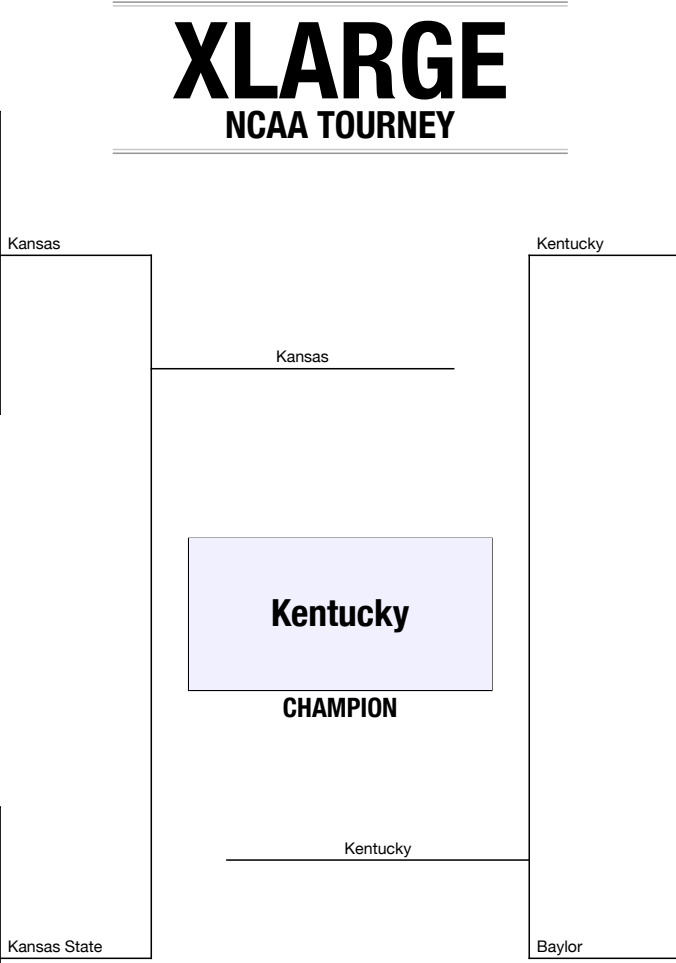

1st ROUND March 18-19	2nd ROUND March 20-21	SWEET 16 March 25-26	ELITE 8 March 27-28	FINAL FOUR April 3	NATIONAL CHAMPIONSHIP April 5	FINAL FOUR April 3	ELITE 8 March 27-28	SWEET 16 March 25-26	2nd ROUND March 20-21	1st ROUND March 18-19
---------------------------------	---------------------------------	--------------------------------	-------------------------------	------------------------------	---	------------------------------	-------------------------------	--------------------------------	---------------------------------	---------------------------------

XLARGE NCAA TOURNEY