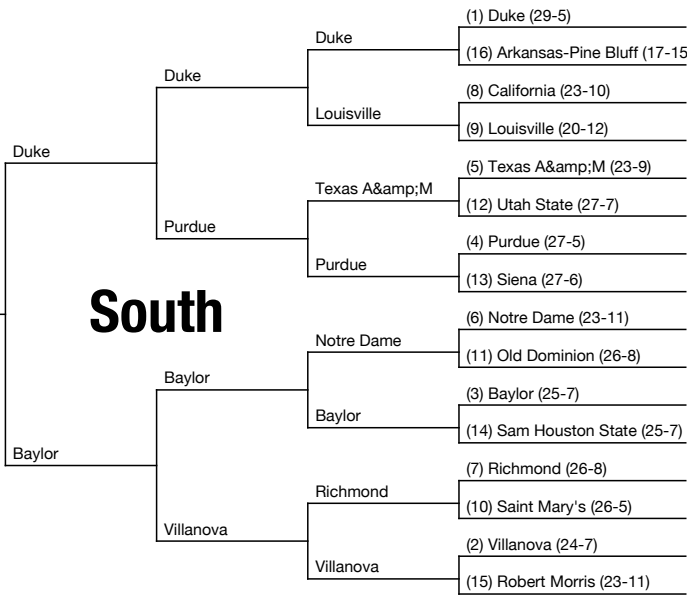

1st ROUND March 18-19	2nd ROUND March 20-21	SWEET 16 March 25-26	ELITE 8 March 27-28	FINAL FOUR April 3	NATIONAL CHAMPIONSHIP April 5	FINAL FOUR April 3	ELITE 8 March 27-28	SWEET 16 March 25-26	2nd ROUND March 20-21	1st ROUND March 18-19
---------------------------------	---------------------------------	--------------------------------	-------------------------------	------------------------------	---	------------------------------	-------------------------------	--------------------------------	---------------------------------	---------------------------------

XLARGE NCAA TOURNEY