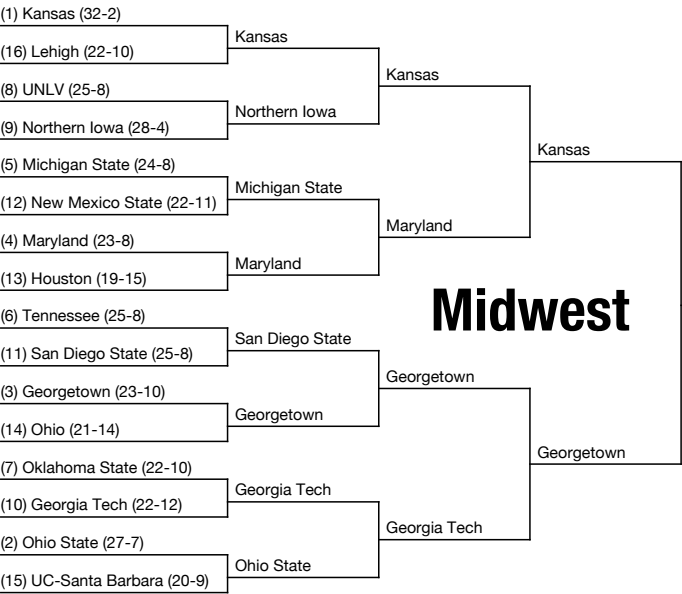

1st ROUND March 18-19	2nd ROUND March 20-21	SWEET 16 March 25-26	ELITE 8 March 27-28	FINAL FOUR April 3	NATIONAL CHAMPIONSHIP April 5	FINAL FOUR April 3	ELITE 8 March 27-28	SWEET 16 March 25-26	2nd ROUND March 20-21	1st ROUND March 18-19
---------------------------------	---------------------------------	--------------------------------	-------------------------------	------------------------------	---	------------------------------	-------------------------------	--------------------------------	---------------------------------	---------------------------------

XLARGE NCAA TOURNEY