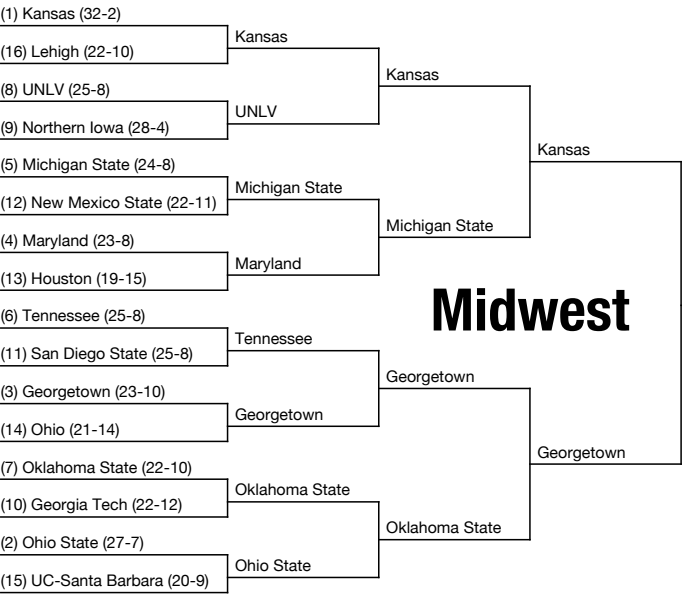

1st ROUND March 18-19	2nd ROUND March 20-21	SWEET 16 March 25-26	ELITE 8 March 27-28	FINAL FOUR April 3	NATIONAL CHAMPIONSHIP April 5	FINAL FOUR April 3	ELITE 8 March 27-28	SWEET 16 March 25-26	2nd ROUND March 20-21	1st ROUND March 18-19
---------------------------------	---------------------------------	--------------------------------	-------------------------------	------------------------------	---	------------------------------	-------------------------------	--------------------------------	---------------------------------	---------------------------------

XLARGE NCAA TOURNEY

Kansas

CHAMPION