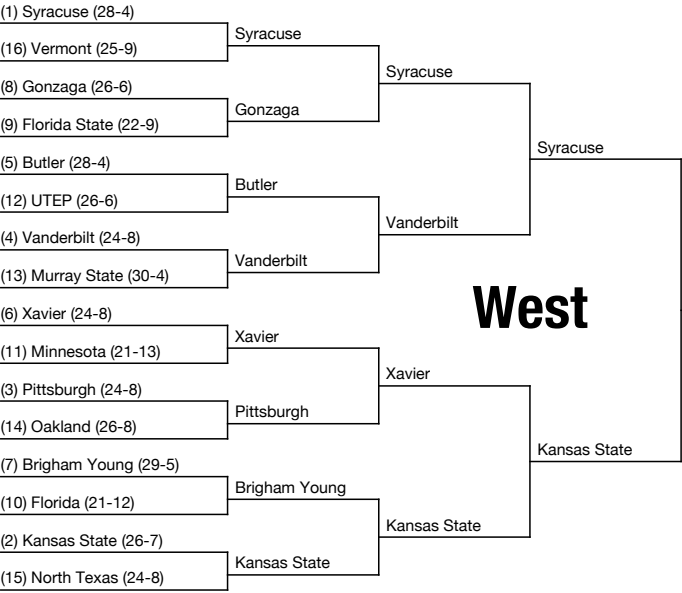

1st ROUND March 18-19	2nd ROUND March 20-21	SWEET 16 March 25-26	ELITE 8 March 27-28	FINAL FOUR April 3	NATIONAL CHAMPIONSHIP April 5	FINAL FOUR April 3	ELITE 8 March 27-28	SWEET 16 March 25-26	2nd ROUND March 20-21	1st ROUND March 18-19
---------------------------------	---------------------------------	--------------------------------	-------------------------------	------------------------------	---	------------------------------	-------------------------------	--------------------------------	---------------------------------	---------------------------------

XLARGE NCAA TOURNEY

Kansas

CHAMPION