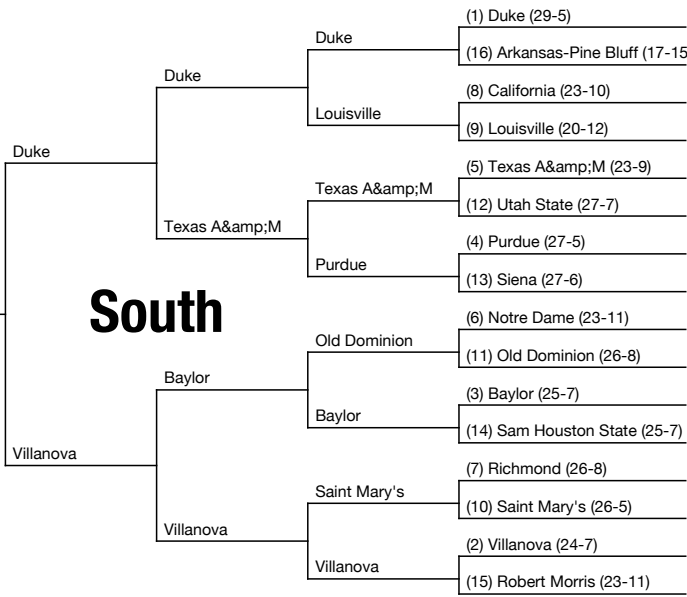

1st ROUND March 18-19	2nd ROUND March 20-21	SWEET 16 March 25-26	ELITE 8 March 27-28	FINAL FOUR April 3	NATIONAL CHAMPIONSHIP April 5	FINAL FOUR April 3	ELITE 8 March 27-28	SWEET 16 March 25-26	2nd ROUND March 20-21	1st ROUND March 18-19
---------------------------------	---------------------------------	--------------------------------	-------------------------------	------------------------------	---	------------------------------	-------------------------------	--------------------------------	---------------------------------	---------------------------------

XLARGE

NCAA TOURNEY

Kansas

CHAMPION