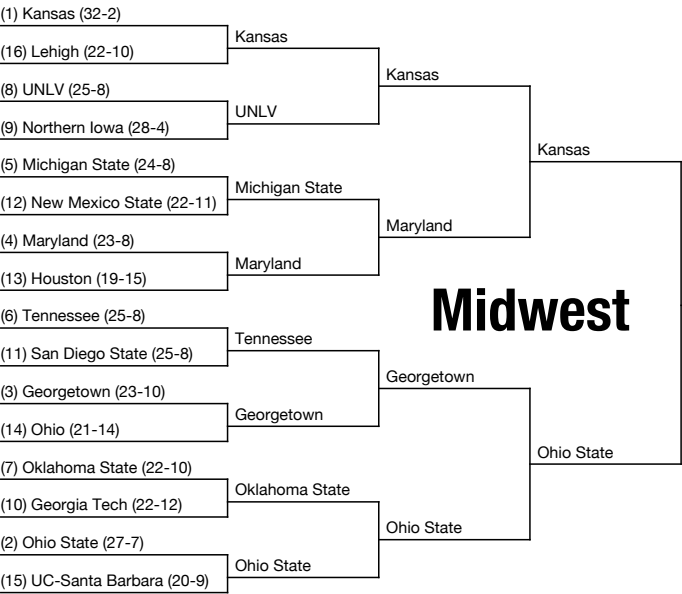

1st ROUND March 18-19	2nd ROUND March 20-21	SWEET 16 March 25-26	ELITE 8 March 27-28	FINAL FOUR April 3	NATIONAL CHAMPIONSHIP April 5	FINAL FOUR April 3	ELITE 8 March 27-28	SWEET 16 March 25-26	2nd ROUND March 20-21	1st ROUND March 18-19
---------------------------------	---------------------------------	--------------------------------	-------------------------------	------------------------------	---	------------------------------	-------------------------------	--------------------------------	---------------------------------	---------------------------------

XLARGE

NCAA TOURNEY

Kansas

CHAMPION