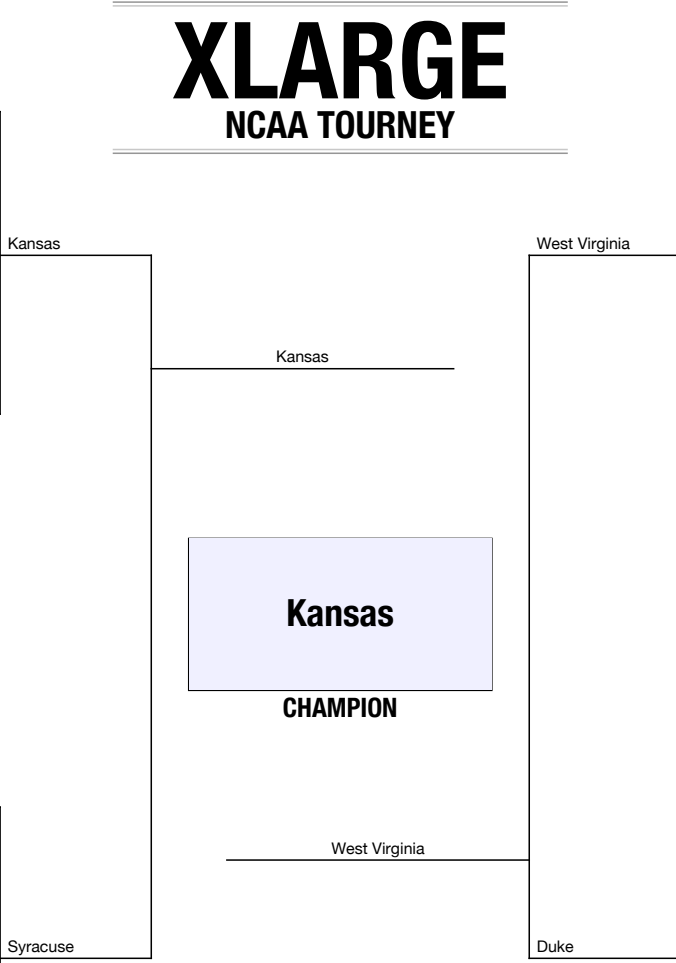

1st ROUND March 18-19	2nd ROUND March 20-21	SWEET 16 March 25-26	ELITE 8 March 27-28	FINAL FOUR April 3	NATIONAL CHAMPIONSHIP April 5	FINAL FOUR April 3	ELITE 8 March 27-28	SWEET 16 March 25-26	2nd ROUND March 20-21	1st ROUND March 18-19
---------------------------------	---------------------------------	--------------------------------	-------------------------------	------------------------------	---	------------------------------	-------------------------------	--------------------------------	---------------------------------	---------------------------------

XLARGE

NCAA TOURNEY

Kansas

CHAMPION