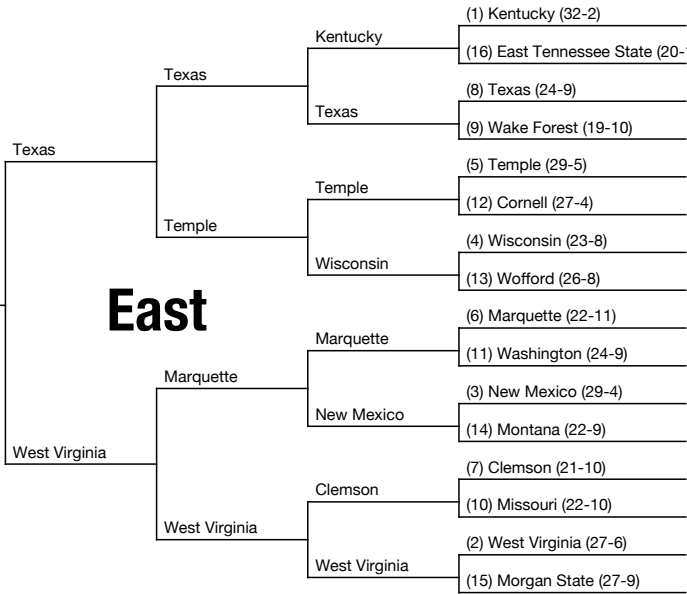

1st ROUND March 18-19	2nd ROUND March 20-21	SWEET 16 March 25-26	ELITE 8 March 27-28	FINAL FOUR April 3	NATIONAL CHAMPIONSHIP April 5	FINAL FOUR April 3	ELITE 8 March 27-28	SWEET 16 March 25-26	2nd ROUND March 20-21	1st ROUND March 18-19
---------------------------------	---------------------------------	--------------------------------	-------------------------------	------------------------------	---	------------------------------	-------------------------------	--------------------------------	---------------------------------	---------------------------------

XLARGE

NCAA TOURNEY

Kansas

CHAMPION