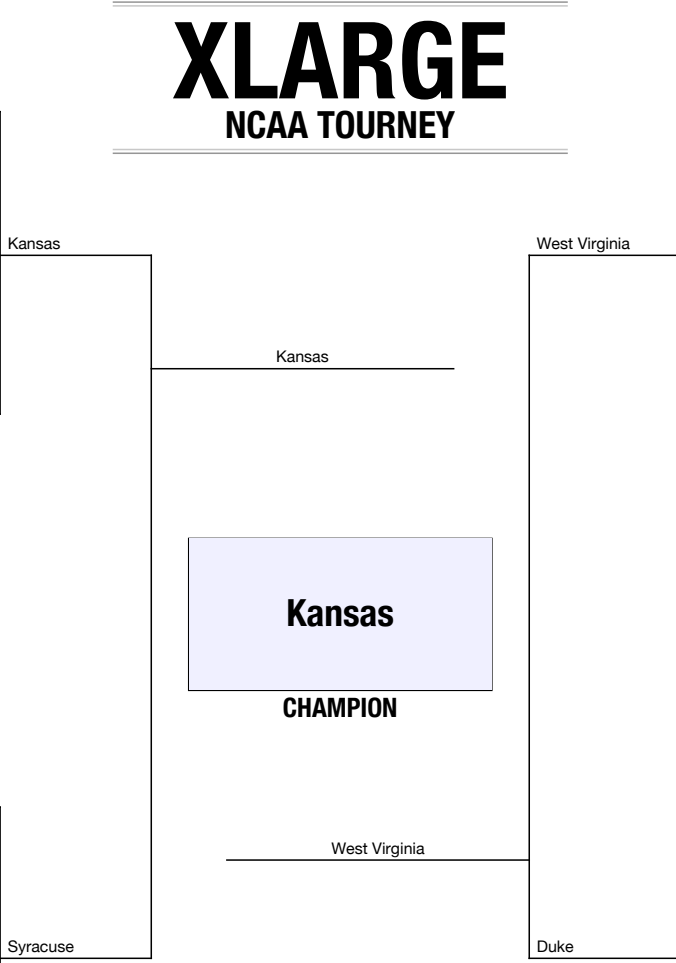

1st ROUND March 18-19	2nd ROUND March 20-21	SWEET 16 March 25-26	ELITE 8 March 27-28	FINAL FOUR April 3	NATIONAL CHAMPIONSHIP April 5	FINAL FOUR April 3	ELITE 8 March 27-28	SWEET 16 March 25-26	2nd ROUND March 20-21	1st ROUND March 18-19
---------------------------------	---------------------------------	--------------------------------	-------------------------------	------------------------------	---	------------------------------	-------------------------------	--------------------------------	---------------------------------	---------------------------------

XLARGE NCAA TOURNEY

Kansas

CHAMPION