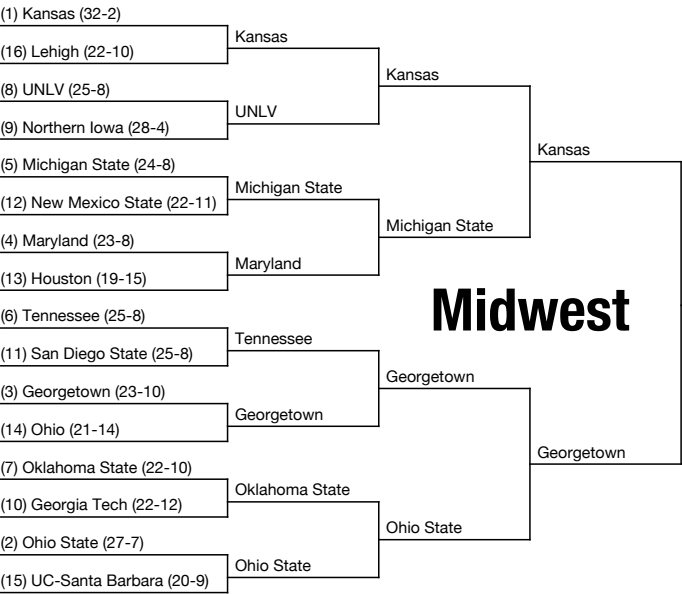

1st ROUND March 18-19	2nd ROUND March 20-21	SWEET 16 March 25-26	ELITE 8 March 27-28	FINAL FOUR April 3	NATIONAL CHAMPIONSHIP April 5	FINAL FOUR April 3	ELITE 8 March 27-28	SWEET 16 March 25-26	2nd ROUND March 20-21	1st ROUND March 18-19
---------------------------------	---------------------------------	--------------------------------	-------------------------------	------------------------------	---	------------------------------	-------------------------------	--------------------------------	---------------------------------	---------------------------------

XLARGE NCAA TOURNEY

Kansas

CHAMPION