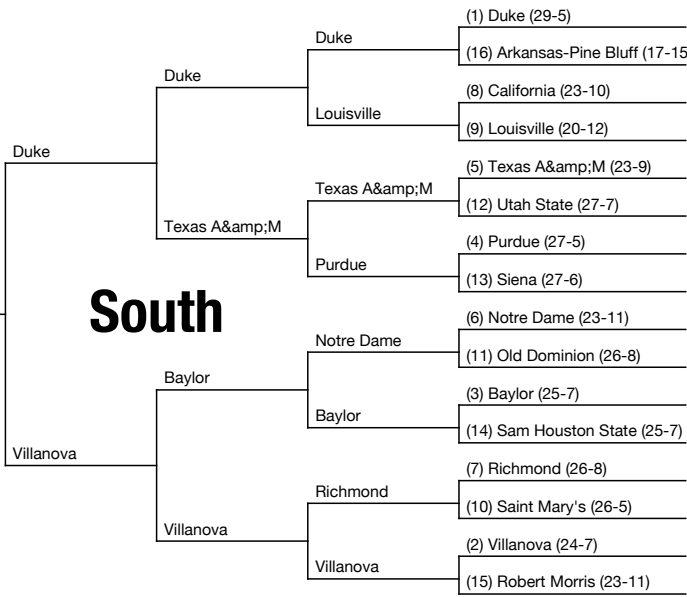

1st ROUND March 18-19	2nd ROUND March 20-21	SWEET 16 March 25-26	ELITE 8 March 27-28	FINAL FOUR April 3	NATIONAL CHAMPIONSHIP April 5	FINAL FOUR April 3	ELITE 8 March 27-28	SWEET 16 March 25-26	2nd ROUND March 20-21	1st ROUND March 18-19
---------------------------------	---------------------------------	--------------------------------	-------------------------------	------------------------------	---	------------------------------	-------------------------------	--------------------------------	---------------------------------	---------------------------------

XLARGE NCAA TOURNEY

Kansas

CHAMPION