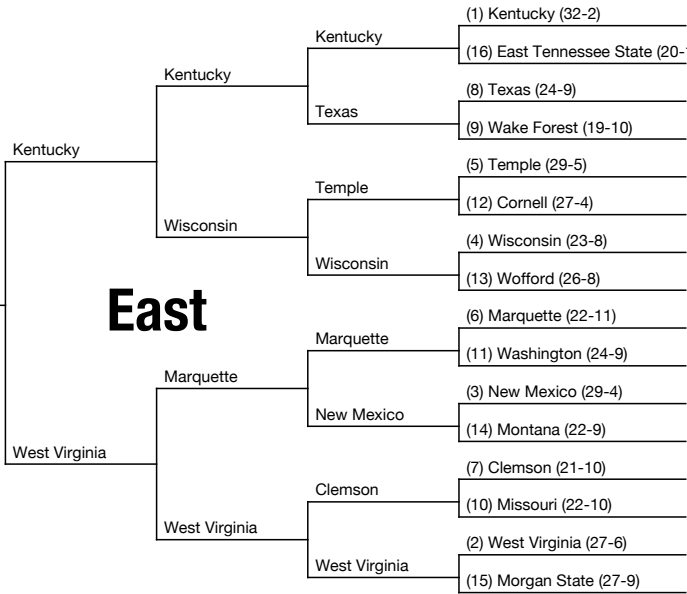

1st ROUND March 18-19	2nd ROUND March 20-21	SWEET 16 March 25-26	ELITE 8 March 27-28	FINAL FOUR April 3	NATIONAL CHAMPIONSHIP April 5	FINAL FOUR April 3	ELITE 8 March 27-28	SWEET 16 March 25-26	2nd ROUND March 20-21	1st ROUND March 18-19
---------------------------------	---------------------------------	--------------------------------	-------------------------------	------------------------------	---	------------------------------	-------------------------------	--------------------------------	---------------------------------	---------------------------------

XLARGE NCAA TOURNEY

Kansas

CHAMPION