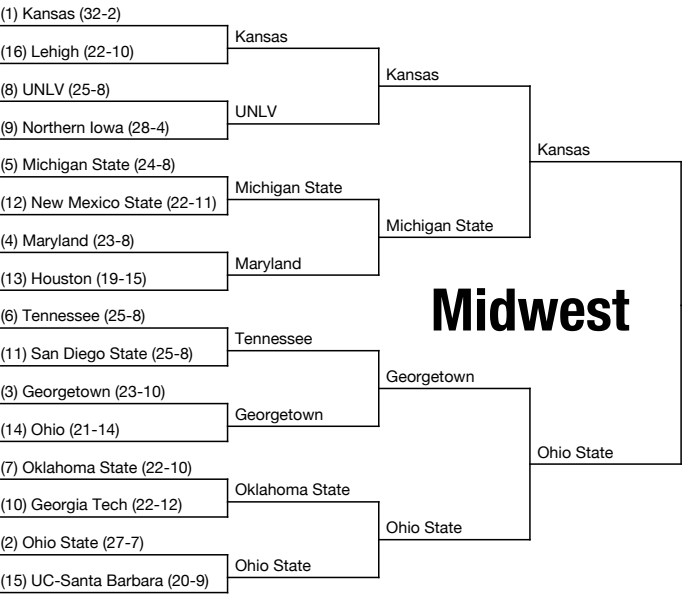

1st ROUND March 18-19	2nd ROUND March 20-21	SWEET 16 March 25-26	ELITE 8 March 27-28	FINAL FOUR April 3	NATIONAL CHAMPIONSHIP April 5	FINAL FOUR April 3	ELITE 8 March 27-28	SWEET 16 March 25-26	2nd ROUND March 20-21	1st ROUND March 18-19
---------------------------------	---------------------------------	--------------------------------	-------------------------------	------------------------------	---	------------------------------	-------------------------------	--------------------------------	---------------------------------	---------------------------------

XLARGE NCAA TOURNEY