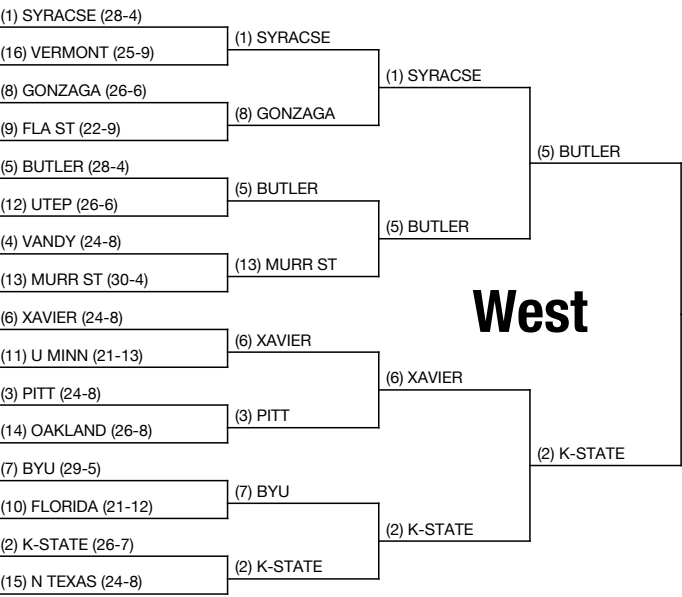

Midwest

MICH ST

XLARGE NCAA TOURNEY

BUTLER

Duke

CHAMPION

DUKE

WEST VA

DUKE

East

(1) KENTCKY

(2) WEST VA

(1) KENTCKY

(12) CORNELL

(11) WASH

(2) WEST VA

South

(1) DUKE

(3) BAYLOR

(1) DUKE

(4) PURDUE

(11) OLD DOM

(10) ST MARYS

(1) DUKE

(8) CAL

(5) TEX A&M

(4) PURDUE

(6) NOTRE D

(2) V'NOVA

West

BUTLER

(5) BUTLER