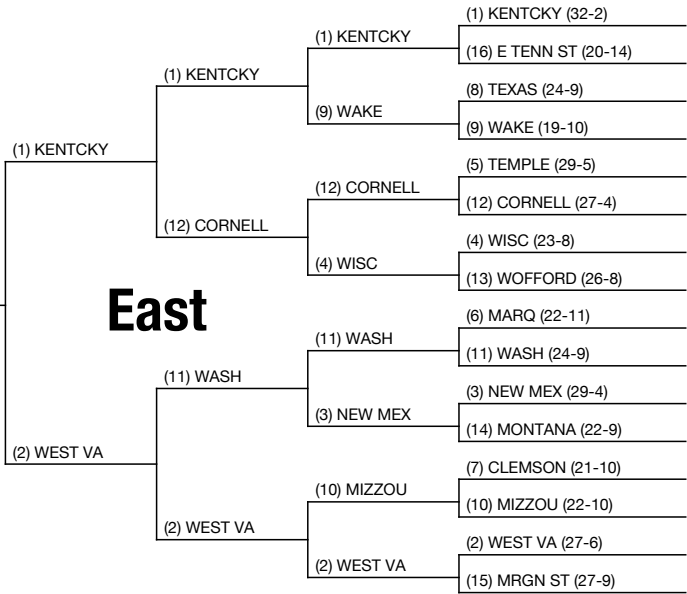

1st ROUND March 18-19	2nd ROUND March 20-21	SWEET 16 March 25-26	ELITE 8 March 27-28	FINAL FOUR April 3	NATIONAL CHAMPIONSHIP April 5	FINAL FOUR April 3	ELITE 8 March 27-28	SWEET 16 March 25-26	2nd ROUND March 20-21	1st ROUND March 18-19
---------------------------------	---------------------------------	--------------------------------	-------------------------------	------------------------------	---	------------------------------	-------------------------------	--------------------------------	---------------------------------	---------------------------------

Midwest

MICH ST

XLARGE NCAA TOURNEY

BUTLER

Duke

CHAMPION

DUKE

WEST VA

DUKE

East

(1) KENTCKY

(2) WEST VA

(1) KENTCKY

(12) CORNELL

(11) WASH

(2) WEST VA

South

(1) DUKE

(3) BAYLOR

(1) DUKE

(4) PURDUE

(11) OLD DOM

(10) ST MARYS

(1) DUKE