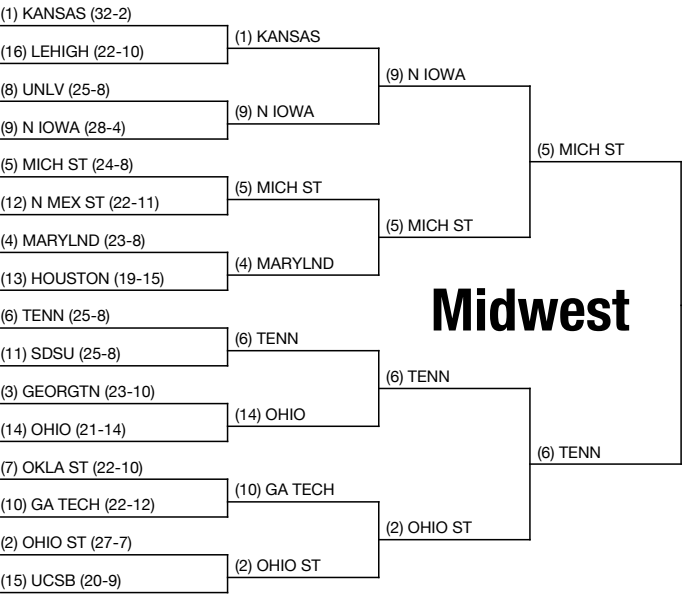

1st ROUND March 18-19	2nd ROUND March 20-21	SWEET 16 March 25-26	ELITE 8 March 27-28	FINAL FOUR April 3	NATIONAL CHAMPIONSHIP April 5	FINAL FOUR April 3	ELITE 8 March 27-28	SWEET 16 March 25-26	2nd ROUND March 20-21	1st ROUND March 18-19
---------------------------------	---------------------------------	--------------------------------	-------------------------------	------------------------------	---	------------------------------	-------------------------------	--------------------------------	---------------------------------	---------------------------------

Midwest

MICH ST

XLARGE NCAA TOURNEY

BUTLER

Duke

CHAMPION

DUKE

WEST VA

DUKE

East

(1) KENTCKY

(2) WEST VA

(1) KENTCKY

(12) CORNELL

(11) WASH

(2) WEST VA

South

(1) DUKE

(3) BAYLOR

(1) DUKE

(4) PURDUE

(11) OLD DOM

(10) ST MARYS

(1) DUKE